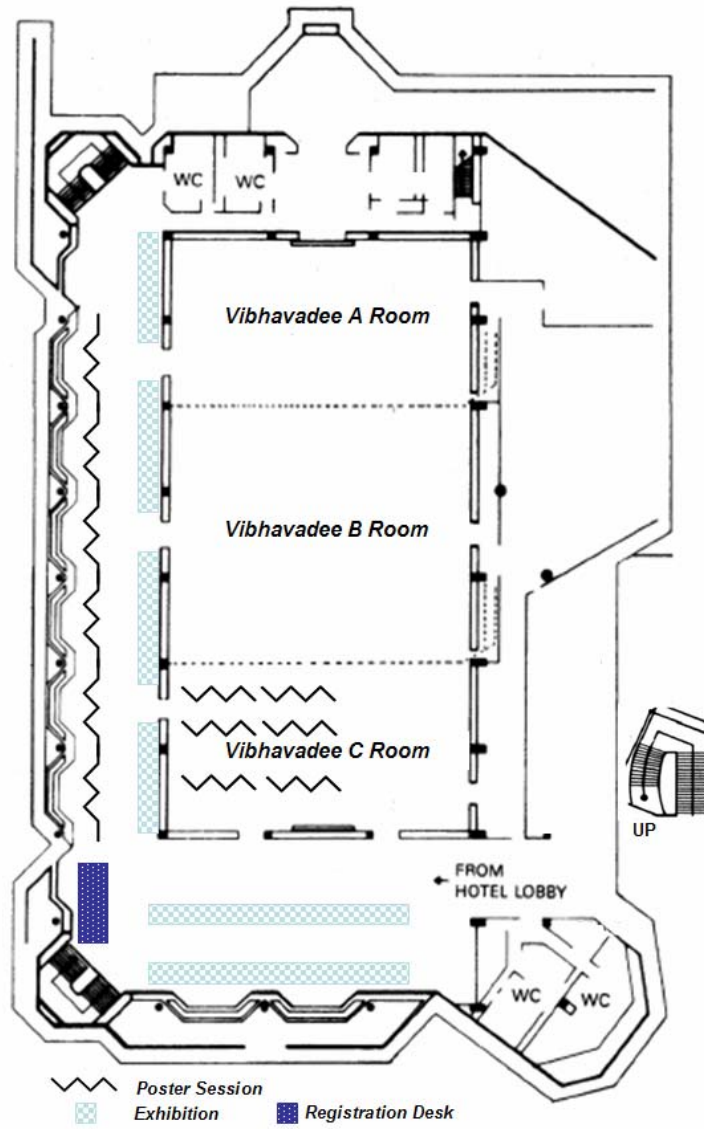

THE CONFERENCE CENTER MAP

Sofitel Centara Grand Bangkok

LOBBY LEVEL

VIBHAVADEE BALLROOM

MEZZANINE LEVEL

MEETING ROOM